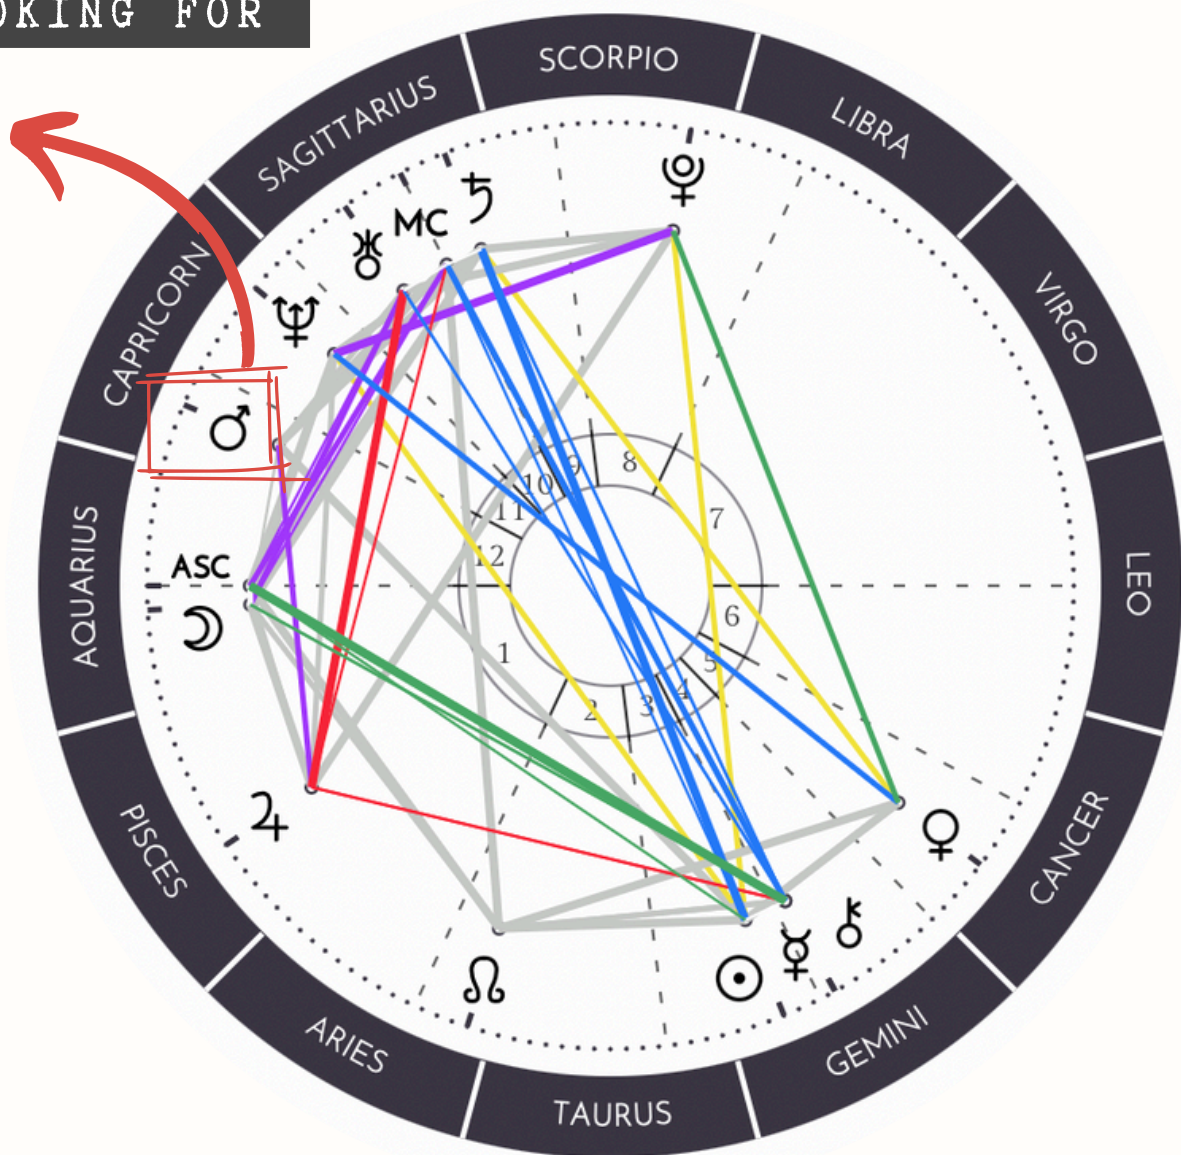

HOW TO FIND YOUR

MARS SIGN

IN ORDER TO FIND YOUR
VENUS SIGN YOU WILL NEED
YOUR:

DATE OF BIRTH
TIME OF BIRTH
PLACE OF BIRTH

IF YOU DO'T HAVE THE
EXACT TIIME YOU CAN USE A
DAY CHART AS A READING
INDICATION USE EITHER
09.00AM - 12.00 PM OR 06.00
PM AS AN INDICATOR.

YOU CAN DOWNLOAD YOUR
FREE CHART HERE:-

[HTTPS://ASTRO-CHARTS.COM](https://astro-charts.com)

THIS IS WHAT
YOU ARE
LOOKING FOR

☉ Sun in 7° 21' Gemini	♅ Uranus in 20° 55' Sagittarius (r)
☾ Moon in 18° 22' Aquarius	♆ Neptune in 5° 9' Capricorn (r)
☿ Mercury in 14° 37' Gemini	♇ Pluto in 5° 6' Scorpio (r)
♀ Venus in 8° 54' Cancer	♊ North Node in 27° 59' Aries (r)
♂ Mars in 22° 22' Capricorn	♄ Chiron in 14° 29' Gemini
♃ Jupiter in 19° 48' Pisces	♁ Ascendant in 15° 43' Aquarius
♄ Saturn in 6° 20' Sagittarius (r)	♈ MC in 15° 50' Sagittarius

IF YOU SCROLL DOWN YOU WILL BE ABLE TO SEE THE PLANET AND IT'S SIGN HERE TOO. ONCE YOU HAVE CONFIRMED THIS GO ON.

ARIES RISING

TAURUS RISING

GEMINI RISING

CANCER RISING

LEO RISING

VIRGO RISING

LIBRA RISING