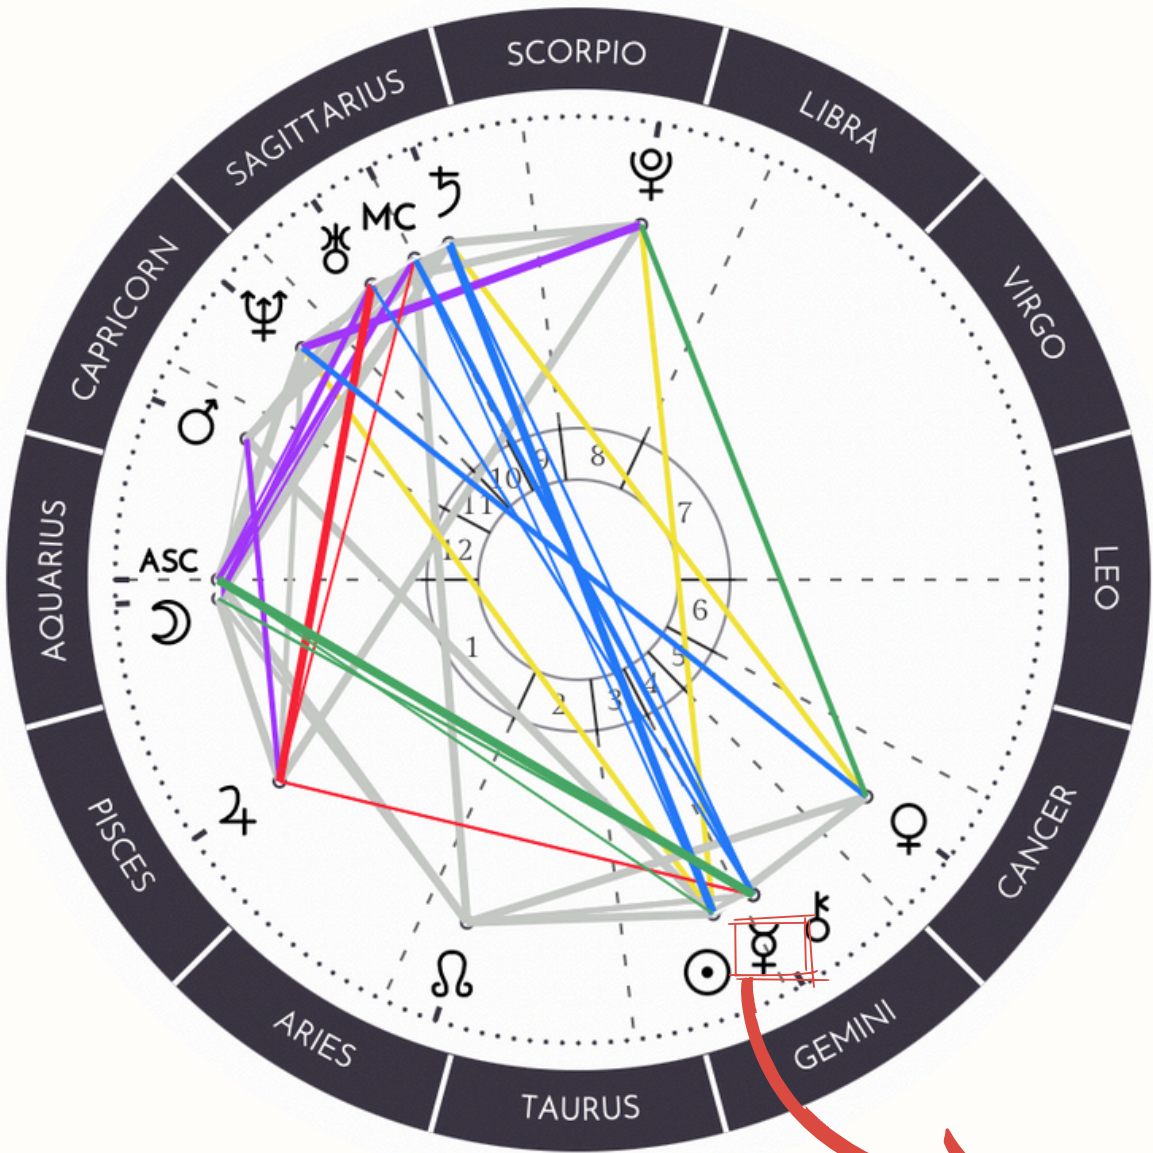

IT OPENS UP A POTENT OPPORTUNITY TO SPEAK INTO VERY EXISTENCE THE DREAMS WHICH LIE WITHIN YOU HEART.

HOW TO FIND YOUR

MERCURY SIGN

IN ORDER TO FIND YOUR
MERCURY SIGN YOU WILL
NEED YOUR:

DATE OF BIRTH
TIME OF BIRTH
PLACE OF BIRTH

IF YOU DON'T HAVE THE
EXACT TIME YOU CAN USE A
DAY CHART AS A READING
INDICATION USE EITHER
09.00AM - 12.00 PM OR 06.00
PM AS AN INDICATOR.

YOU CAN DOWNLOAD YOUR
FREE CHART HERE:-

[HTTPS://ASTRO-CHARTS.COM](https://astro-charts.com)

THIS IS WHAT
YOU ARE
LOOKING FOR

☉ Sun in 7° 21' Gemini	♅ Uranus in 20° 55' Sagittarius (r)
☾ Moon in 18° 22' Aquarius	♆ Neptune in 5° 9' Capricorn (r)
☿ Mercury in 14° 37' Gemini	♇ Pluto in 5° 6' Scorpio (r)
♀ Venus in 8° 54' Cancer	♈ Mars in 27° 59' Aries (r)
♂ Mars in 22° 22' Capricorn	♊ Chiron in 15° 29' Gemini
♃ Jupiter in 19° 48' Pisces	♈ Ascendant in 13° 43' Aquarius
♄ Saturn in 6° 20' Sagittarius (r)	♈ MC in 12° 50' Aquarius