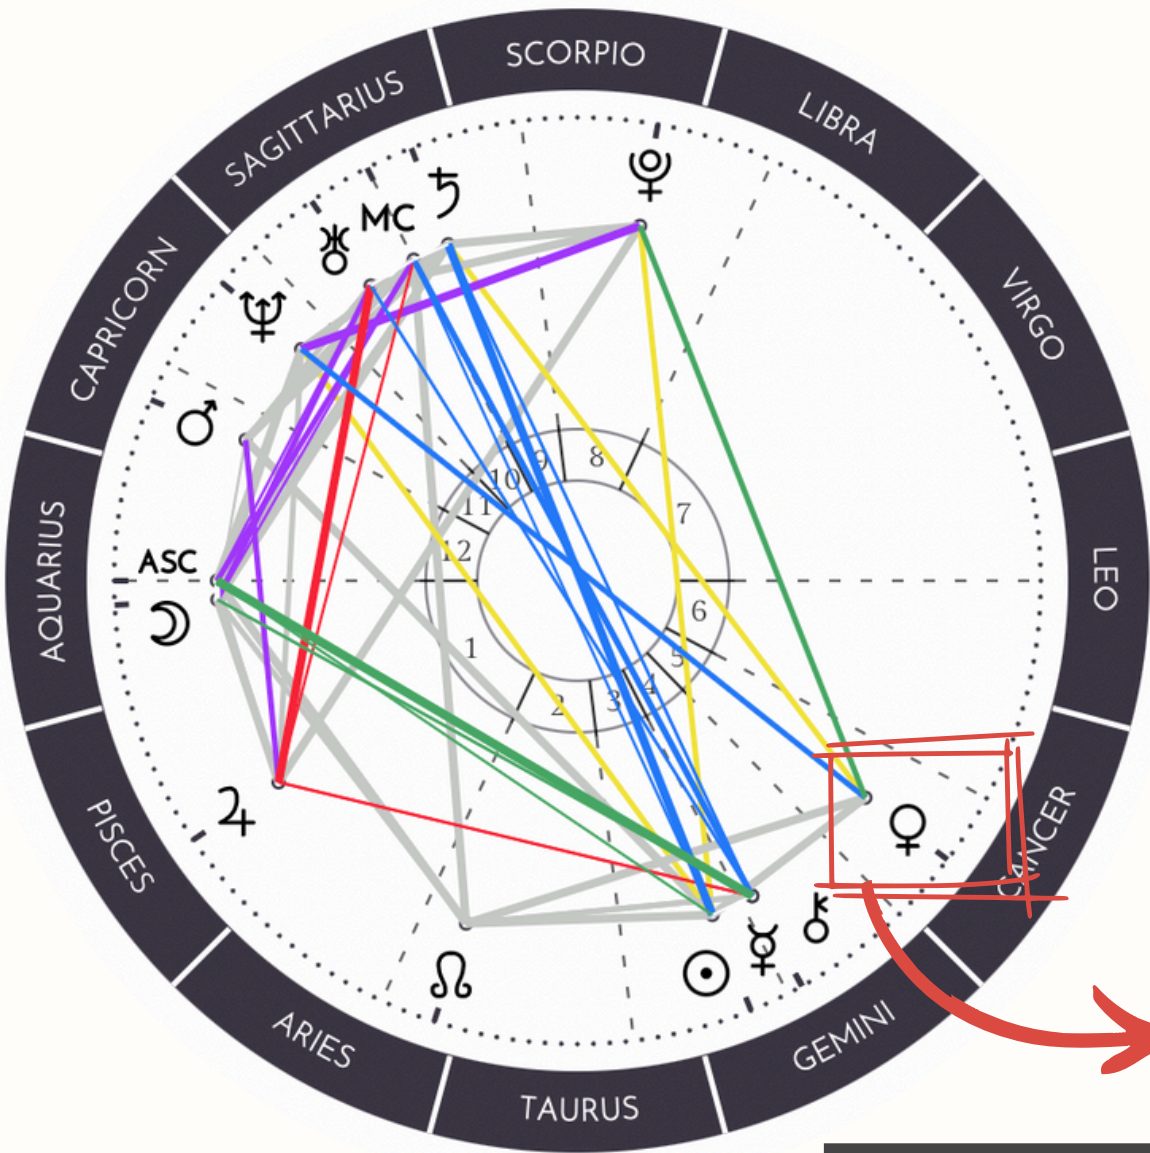

THIS IS THE SYMBOL OF VENUS ENERGY.

WHEN YOU ACTIVATE YOUR VENUS SIGN. IT IS ALLOWING YOU TO TAP INTO YOUR HIGHEST VIBRATION OF ATTRACTION.

THE GREATEST KEY TO MANIFESTING IS ATTRACTING. IT CAN BE NORMAL FOR US TO HIDE AWAY FROM OUR DESIRES.

WHEN YOU TAP INTO YOUR FEELINGS OF YOUR MANIFESTATIONS.

IT PROVIDES A HIGHER VIBRATION TO ATTRACT IT.

HOW TO FIND YOUR

VENUS SIGN

IN ORDER TO FIND YOUR
VENUS SIGN YOU WILL NEED
YOUR:

DATE OF BIRTH
TIME OF BIRTH
PLACE OF BIRTH

IF YOU DO'T HAVE THE
EXACT TIME YOU CAN USE A
DAY CHART AS A READING
INDICATION USE EITHER
09.00AM - 12.00 PM OR 06.00
PM AS AN INDICATOR.

YOU CAN DOWNLOAD YOUR
FREE CHART HERE:-

[HTTPS://ASTRO-CHARTS.COM](https://astro-charts.com)

THIS IS WHAT
YOU ARE
LOOKING FOR

☉ Sun in 7° 21' Gemini	♅ Uranus in 20° 55' Sagittarius (r)
☾ Moon in 18° 22' Aquarius	♆ Neptune in 5° 9' Capricorn (r)
☿ Mercury in 14° 37' Gemini	♇ Pluto in 5° 6' Scorpio (r)
♀ Venus in 8° 54' Cancer	♈ North Node in 27° 59' Aries (r)
♂ Mars in 22° 22' Capricorn	♊ Jupiter in 14° 29' Gemini
♃ Jupiter in 19° 48' Pisces	♈ Ascendant in 15° 43' Aquarius
♄ Saturn in 6° 20' Sagittarius (r)	♈ Descendant in 15° 50' Sagittarius