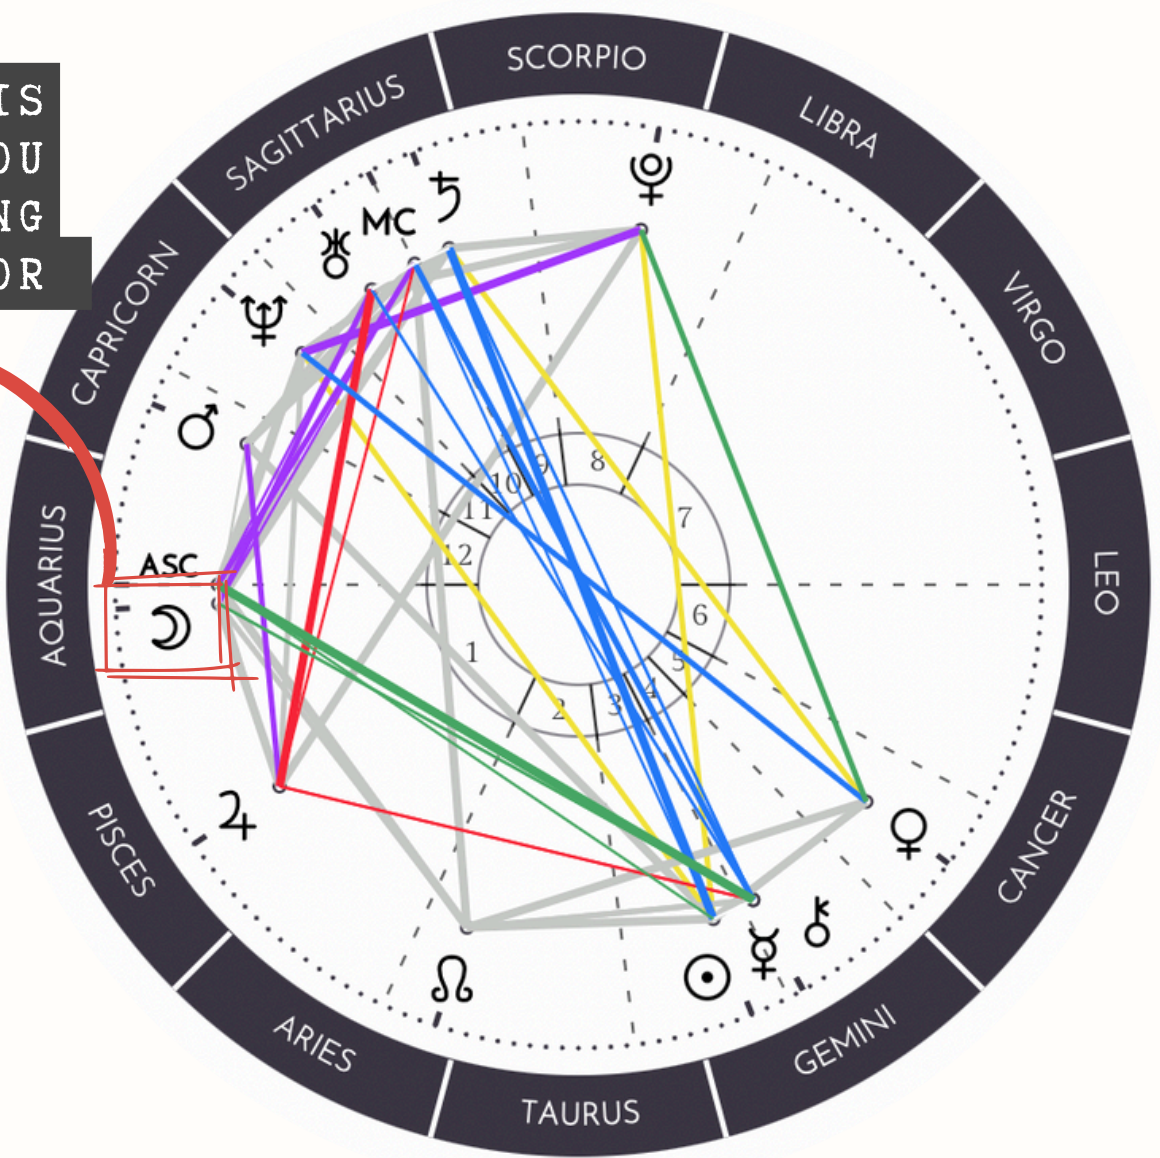

THIS IS
WHAT YOU
ARE LOOKING
FOR