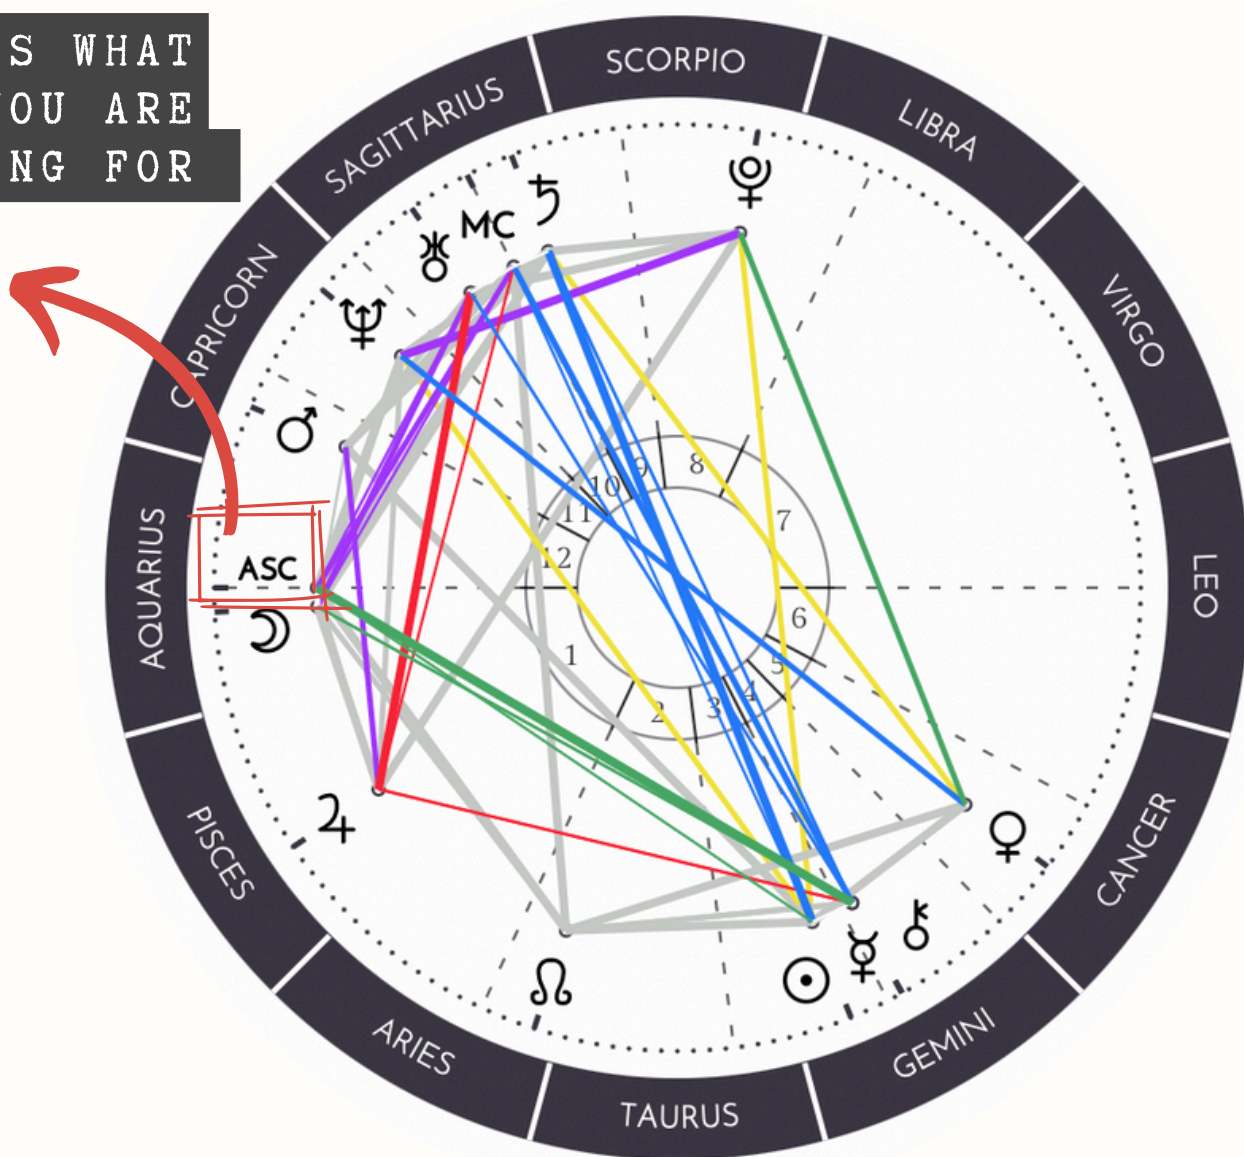

YOUR CORE TRAITS LIE WITHIN THIS SIGN AND THEY CAN ALLOW YOU TO BUILD YOUR SENSE OF SELF. PARTICULARLY IF YOU HAVE ANY PLANET PLACEMENTS IN THE FIRST HOUSE IS IMPACTS ON THOSE INITIAL INTERACTIONS.

THE PLANET THAT RULES THE ASTROLOGICAL SIGN OF THE ASCENDANT IS CALLED THE CHART RULER AND IS SAID TO BE OF PARTICULAR IMPORTANCE. SO FOR EXAMPLE, IF THE ASCENDANT SIGN IS GEMINI, MERCURY WILL BE THE CHART RULER, AND SO "SET THE TONE" FOR THE CHART IN MANY WAYS.

HOW TO FIND YOUR

RISING/ ASCENDANT SIGN

IN ORDER TO FIND YOUR RISING
SIGN YOU WILL NEED YOUR:

DATE OF BIRTH
TIME OF BIRTH
PLACE OF BIRTH

IF YOU DO'T HAVE THE EXACT
TIME YOU CAN USE A DAY
CHART AS A READING
INDICATION USE EITHER
09.00AM - 12.00 PM OR 06.00 PM
AS AN INDICATOR.

YOU CAN DOWNLOAD YOUR
FREE CHART HERE:-

[HTTPS://ASTRO-CHARTS.COM](https://astro-charts.com)

THIS IS WHAT
YOU ARE
LOOKING FOR

☉ Sun in 7° 21' Gemini	♅ Uranus in 20° 55' Sagittarius (r)
☾ Moon in 18° 22' Aquarius	♆ Neptune in 5° 9' Capricorn (r)
☿ Mercury in 14° 37' Gemini	♇ Pluto in 5° 6' Scorpio (r)
♀ Venus in 8° 54' Cancer	♊ North Node in 27° 59' Aries (r)
♂ Mars in 22° 22' Capricorn	♄ Chiron in 14° 29' Gemini
♃ Jupiter in 19° 48' Pisces	♈ ASC Ascendant in 15° 43' Aquarius
♄ Saturn in 6° 20' Sagittarius (r)	♏ MC MC in 12° 50' Sagittarius

WHAT DOES IT LOOK LIKE IN YOUR CHART?

THE SIGN

TO ATTRACT ALL YOUR WILDEST DESIRES

IF YOU LOOK IN YOUR BIRTH CHART SHE WILL LOOK LIKE THE SIGN ABOVE.

THIS IS THE SYMBOL OF YOUR MOON ENERGY.

WHEN YOU ACTIVATE YOUR MOON SIGN, IT IS ALLOWING YOU TO TAP INTO YOUR EMOTIONAL WORLD.