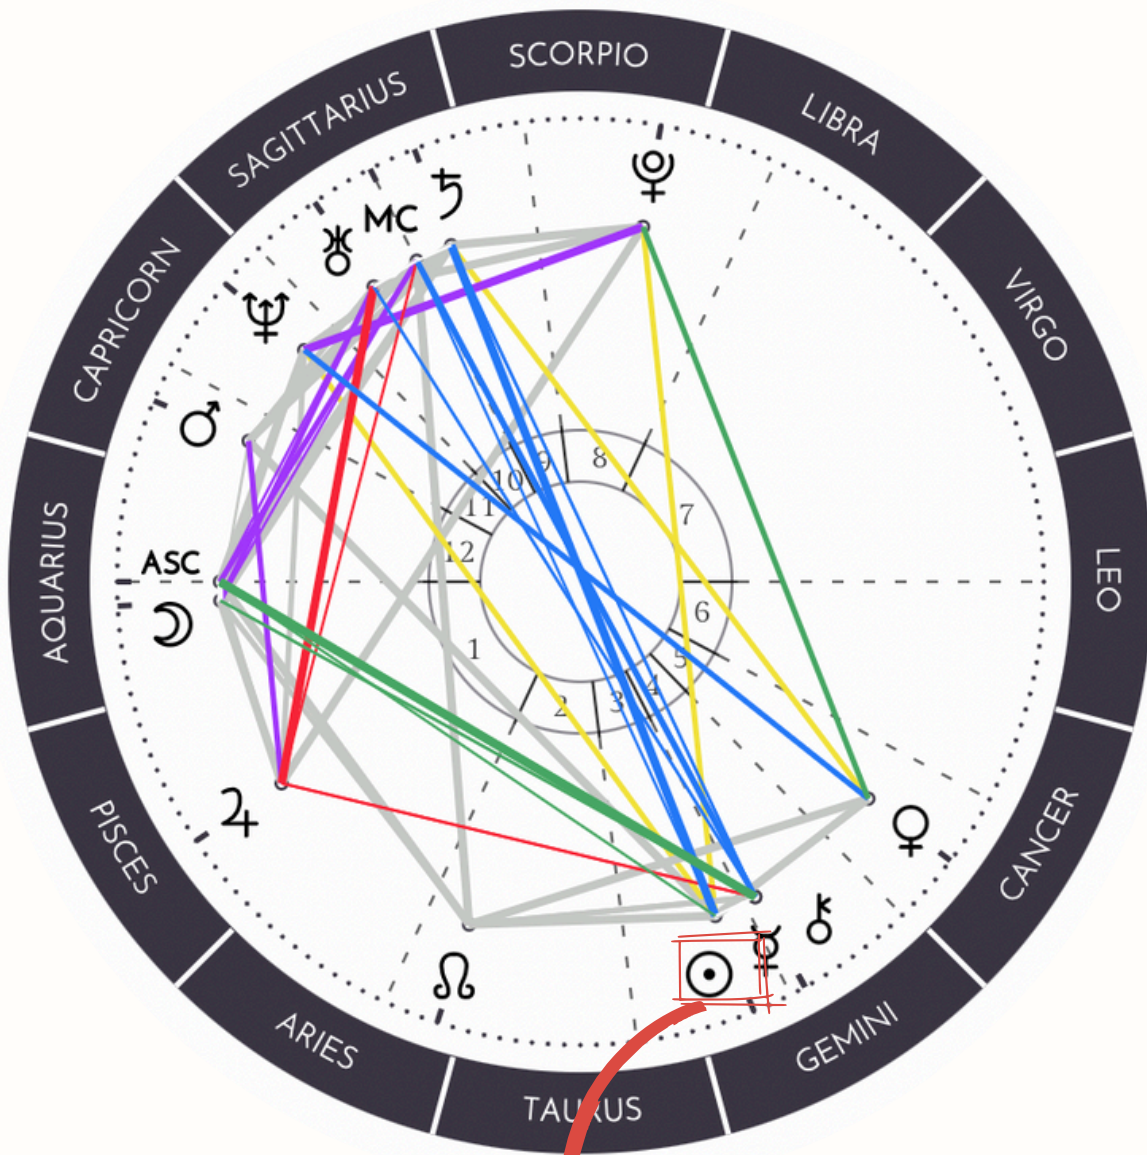

WHAT DOES IT LOOK LIKE IN YOUR CHART?

THE SIGN

IS THE PART OF YOUR PERSONALITY THAT SPENDS MOST OF ITS TIME IN THE SPOT LIGHT. IT SHOWS THE EXPRESSION OF YOURSELF.

IF YOU LOOK IN YOUR BIRTH CHART IT WILL HAVE SUN NEXT TO IT.

IT REPRESENTS YOUR **EXPRESSION OF YOURSELF**. ALTHOUGH IT SHOWS OUR HEART'S DESIRES, IT **DOESN'T ALWAYS REPRESENT OUR DESTINY** IN LIFE AND WE CAN FEEL A DISCONNECT TO IT.

IT ALSO REFLECTS THE RELATIONSHIP WITH YOUR FATHER.

HOW TO FIND YOUR

SUN/STAR SIGN

IN ORDER TO FIND YOUR STAR
SIGN YOU WILL NEED YOUR:

DATE OF BIRTH
TIME OF BIRTH
PLACE OF BIRTH

IF YOU DO'T HAVE THE EXACT
TIME YOU CAN USE A DAY
CHART AS A READING
INDICATION USE EITHER
09.00AM - 12.00 PM OR 06.00
PM AS AN INDICATOR.

YOU CAN DOWNLOAD YOUR
FREE CHART HERE:-

[HTTPS://ASTRO-CHARTS.COM](https://astro-charts.com)

THIS IS WHAT
YOU ARE
LOOKING FOR

☉ Sun in 7° 21' Gemini	♃ Uranus in 20° 55' Sagittarius (r)
☾ Moon in 18° 22' Aquarius	♆ Neptune in 5° 9' Capricorn (r)
☿ Mercury in 14° 37' Gemini	♇ Pluto in 5° 6' Scorpio (r)
♀ Venus in 8° 54' Cancer	♊ North Node in 27° 59' Aries (r)
♂ Mars in 22° 22' Capricorn	♄ Chiron in 14° 29' Gemini
♃ Jupiter in 19° 48' Pisces	♈ Ascendant in 15° 43' Aquarius
♄ Saturn in 6° 20' Sagittarius	♏ MC in 12° 50' Sagittarius